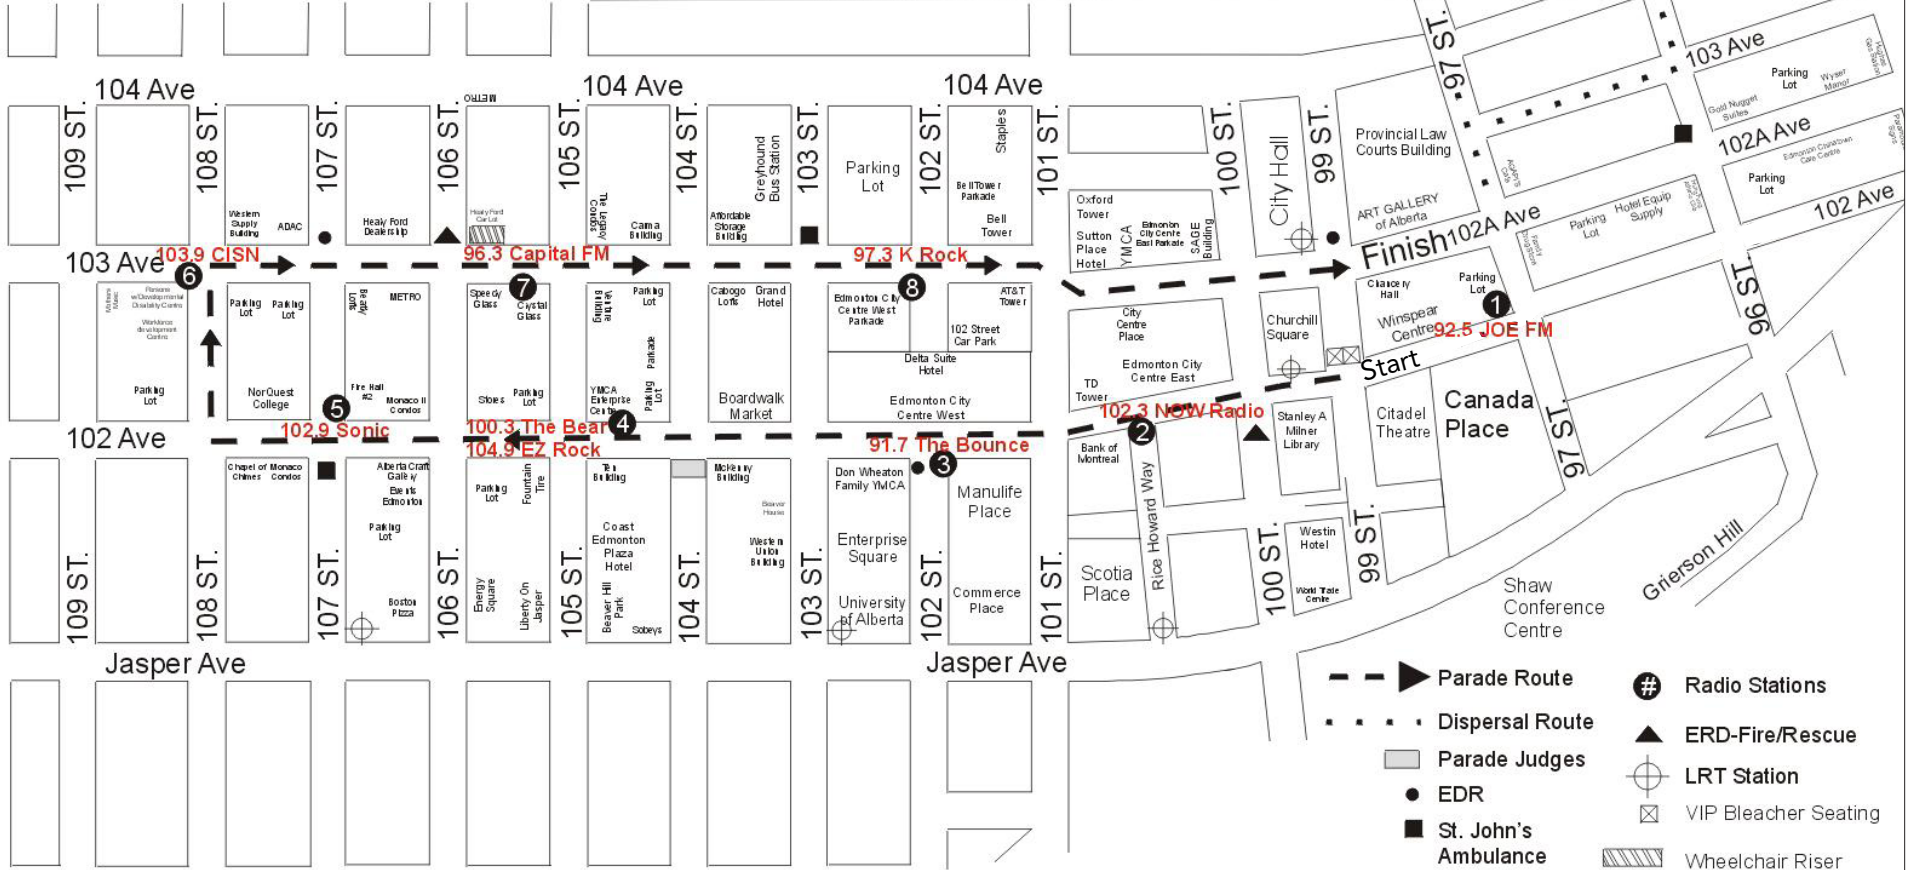

Edmonton Capital EX Parade

July 22nd, 2010

Railway Right Of Way

Radio Stations

- 1 - 92.5 JOE FM (Winspear Parking Lot)
- 2 - 102.3 NOW Radio (Rice Howard Way)
- 3 - 91.7 THE BOUNCE (Manulife #1)
- 4 - 100.3 THE BEAR (YMCA Centre)
- 104.9 EZ ROCK
- 5 - 102.9 SONIC (Fire Hall #2)
- 6 - 103.9 CISN (PD Disability Centre)
- 7 - 96.3 CAPITAL FM (Crystal Glass)
- 8 - 97.3 K ROCK (Delta Suite Hotel)